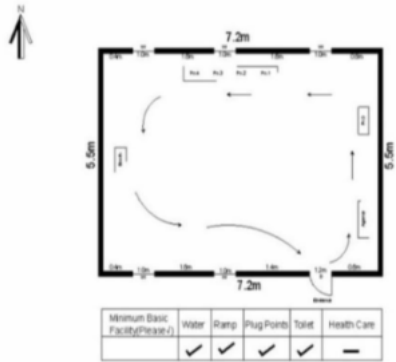

Nazri Naksha

Google Map View

Polling Station Building Front View

Polling Station Front View

Cad View

Key MAP View