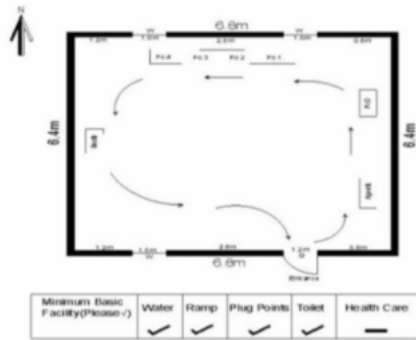

Nazri Naksha

Google Map View

Polling Station Building Front View

Polling Station Front View

Cad View

Key MAP View