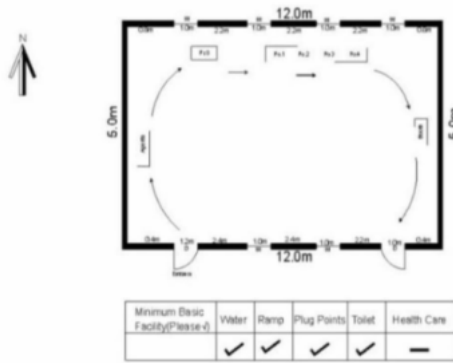

Nazri Naksha

Google Map View

Polling Station Building Front View

Polling Station Front View

Cad View

Key MAP View