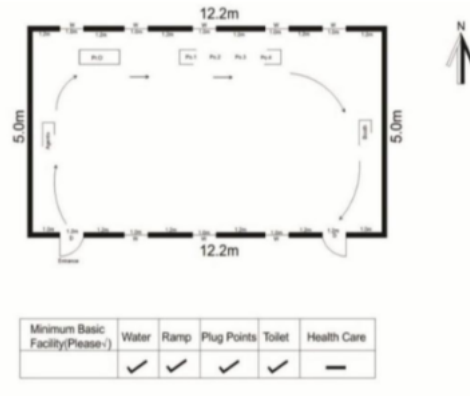

Nazri Naksha

Google Map View

Polling Station Building Front View

Polling Station Front View

Cad View

Key MAP View