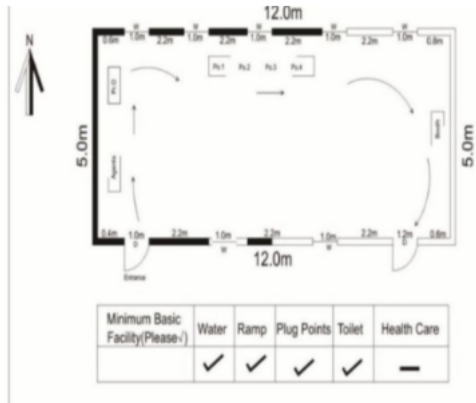

Nazri Naksha

Google Map View

Polling Station Building Front View

Polling Station Front View

Cad View

Key MAP View