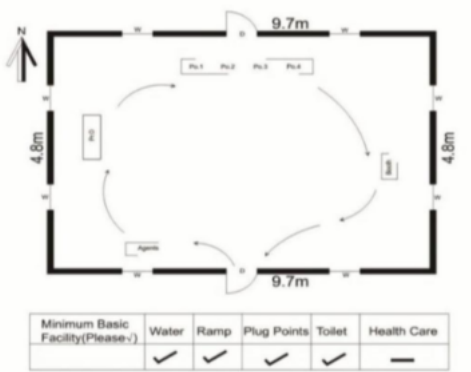

Nazri Naksha

Google Map View

Polling Station Building Front View

Polling Station Front View

Cad View

Key MAP View