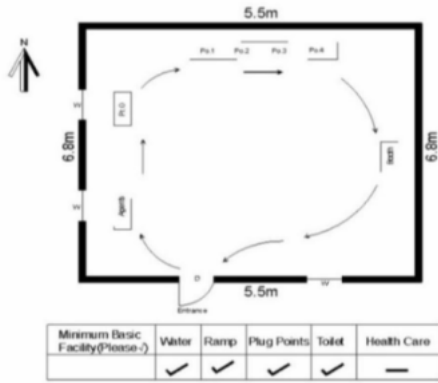

Nazri Naksha

Google Map View

Polling Station Building Front View

Polling Station Front View

Cad View

Key MAP View