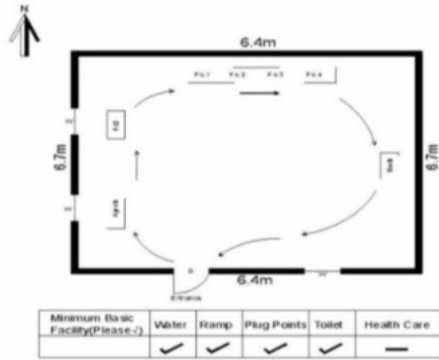

Nazri Naksha

Google Map View

Polling Station Building Front View

Polling Station Front View

Cad View

Key MAP View