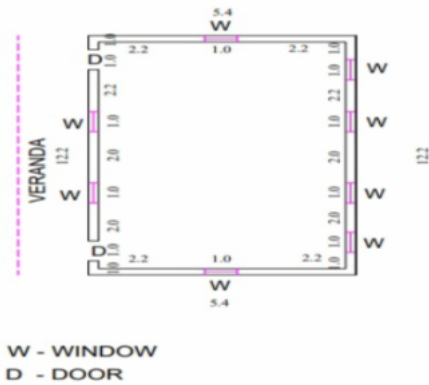

Nazri Naksha

Google Map View

Polling Station Building Front View

Polling Station Front View

Cad View

Key MAP View