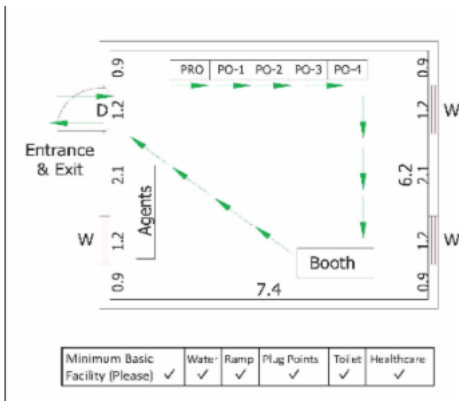

Nazri Naksha

Google Map View

Polling Station Building Front View

Polling Station Front View

Cad View

Key MAP View