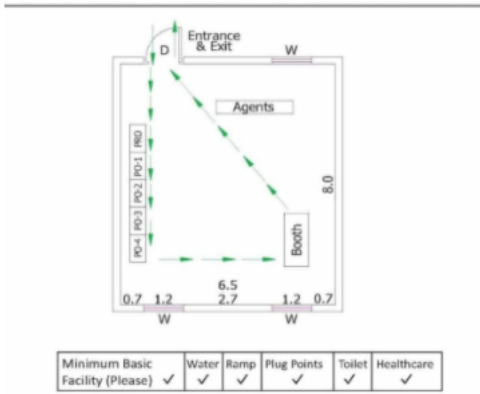

Nazri Naksha

Google Map View

Polling Station Building Front View

Polling Station Front View

Cad View

Key MAP View