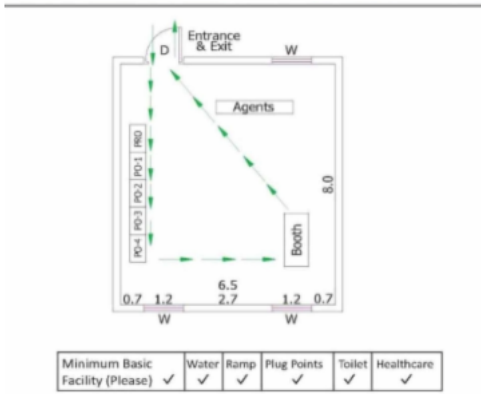

Nazri Naksha

Google Map View

Polling Station Building Front View

Polling Station Front View

Cad View

Key MAP View