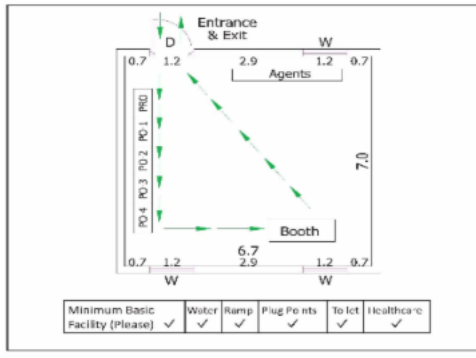

Nazri Naksha

Google Map View

Polling Station Building Front View

Polling Station Front View

Cad View

Key MAP View