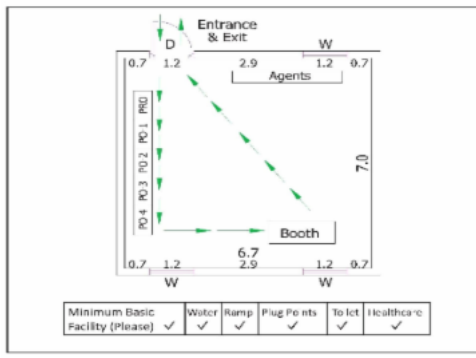

Nazri Naksha

Google Map View

Polling Station Building Front View

Polling Station Front View

Cad View

Key MAP View