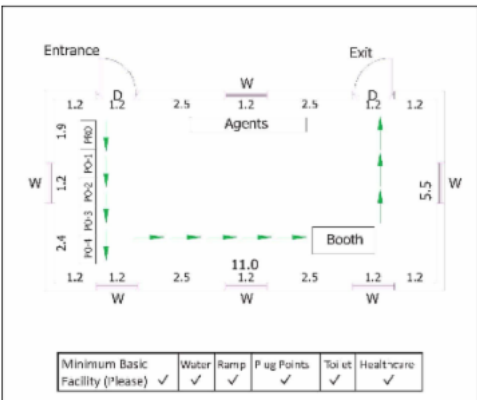

Nazri Naksha

Google Map View

Polling Station Building Front View

Polling Station Front View

Cad View

Key MAP View