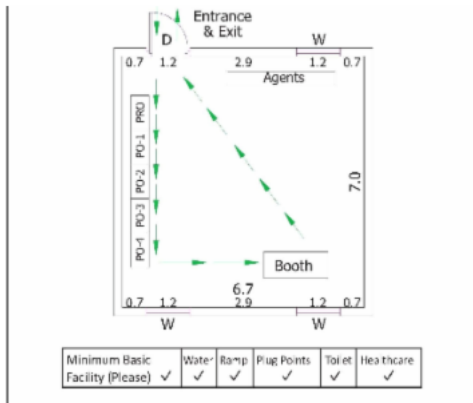

Nazri Naksha

Google Map View

Polling Station Building Front View

Polling Station Front View

Cad View

Key MAP View