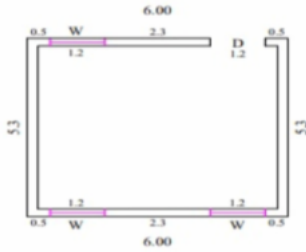

Nazri Naksha

Google Map View

Polling Station Building Front View

Polling Station Front View

Cad View

W - WINDOW
D - DOOR

Key MAP View