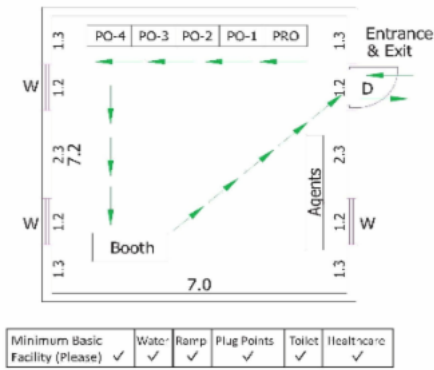

Nazri Naksha

Google Map View

Polling Station Building Front View

Polling Station Front View

Cad View

Key MAP View