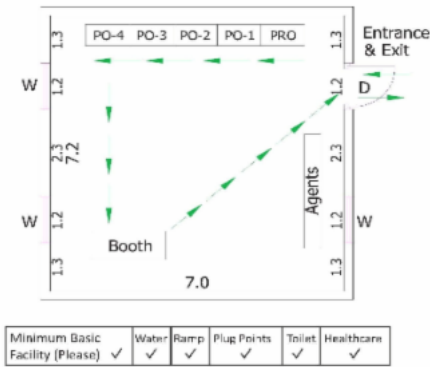

Nazri Naksha

Google Map View

Polling Station Building Front View

Polling Station Front View

Cad View

Key MAP View