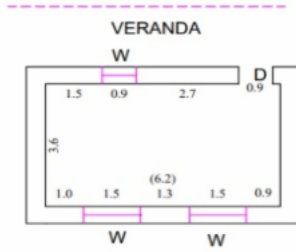

Nazri Naksha

Google Map View

Polling Station Building Front View

Polling Station Front View

Cad View

W - WINDOW
D - DOOR

Key MAP View