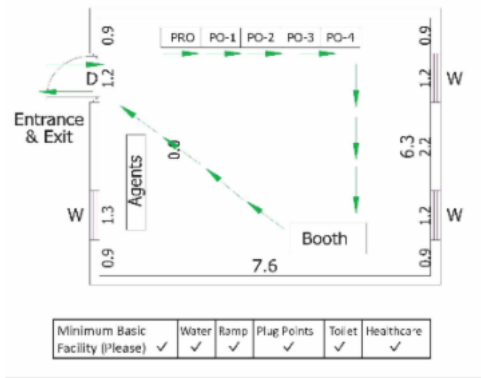

Nazri Naksha

Google Map View

Polling Station Building Front View

Polling Station Front View

Cad View

Key MAP View