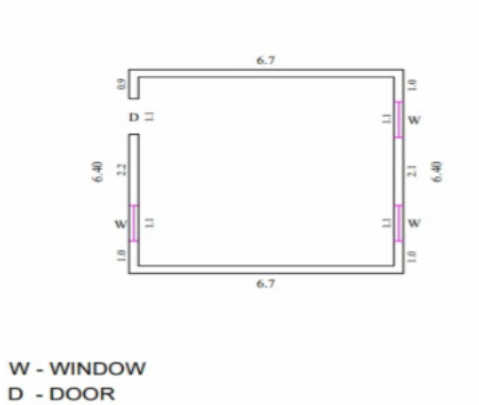

Nazri Naksha

Google Map View

Polling Station Building Front View

Polling Station Front View

Cad View

Key MAP View