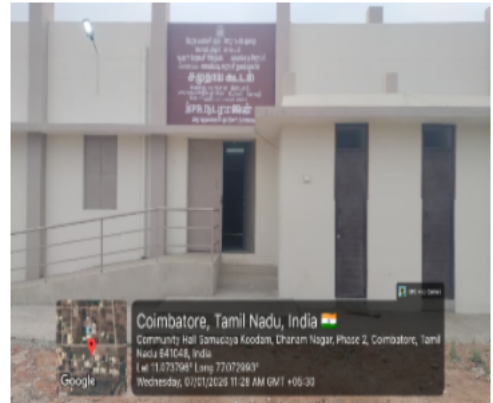

Polling Station Front View