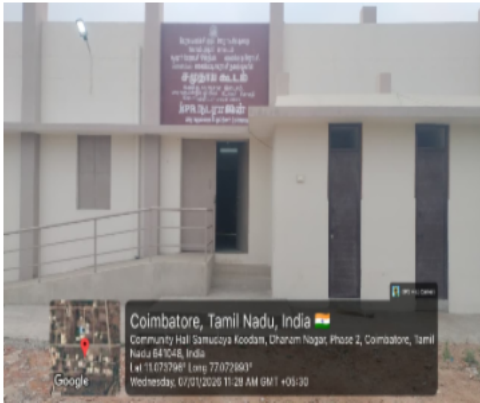

Polling Station Building Front View