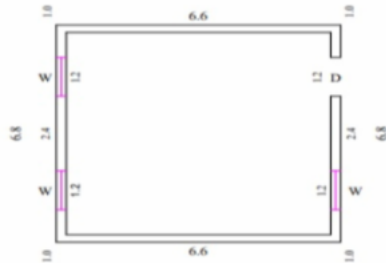

Nazri Naksha

Google Map View

Polling Station Building Front View

Polling Station Front View

Cad View

W - WINDOW
D - DOOR

Key MAP View