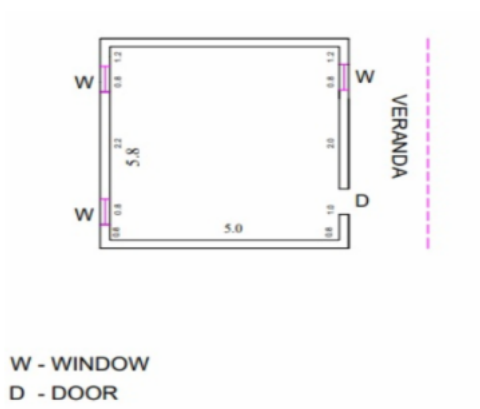

Nazri Naksha

Google Map View

Polling Station Building Front View

Polling Station Front View

Cad View

Key MAP View