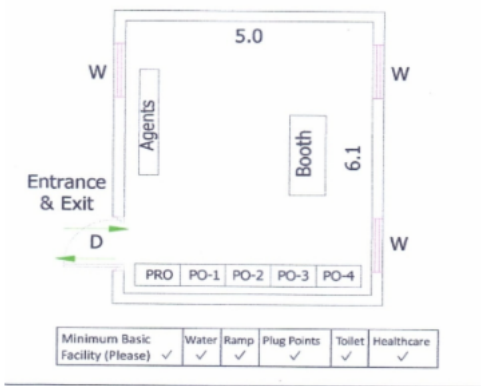

Nazri Naksha

Google Map View

Polling Station Building Front View

Polling Station Front View

Cad View

Key MAP View