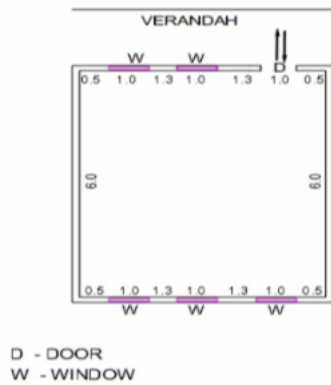

Nazri Naksha

Google Map View

Polling Station Building Front View

Polling Station Front View

Cad View

Key MAP View