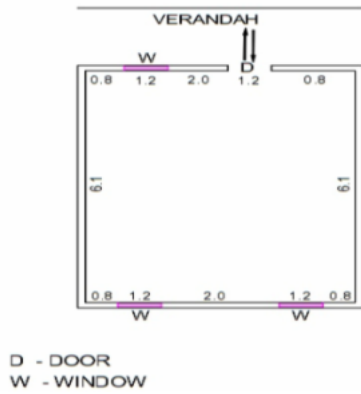

Nazri Naksha

Google Map View

Polling Station Building Front View

Polling Station Front View

Cad View

Key MAP View