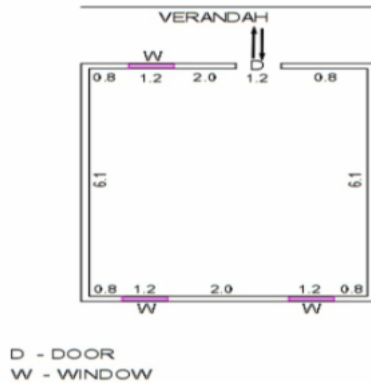

Nazri Naksha

Google Map View

Polling Station Building Front View

Polling Station Front View

Cad View

Key MAP View