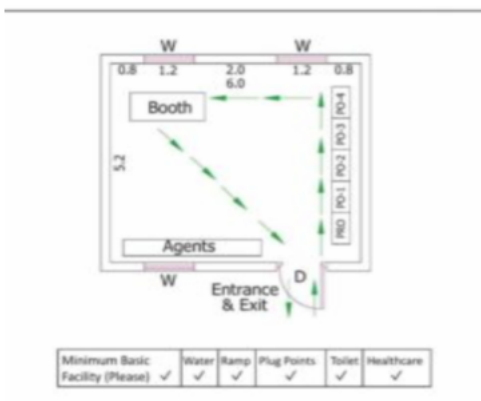

Nazri Naksha

Google Map View

Polling Station Building Front View

Polling Station Front View

Cad View

Key MAP View