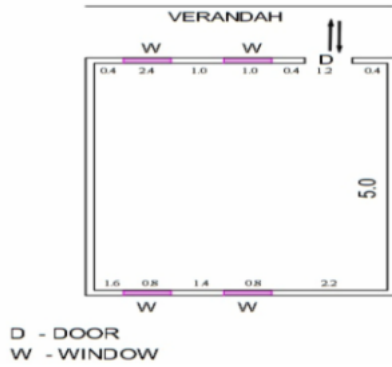

Nazri Naksha

Google Map View

Polling Station Building Front View

Polling Station Front View

Cad View

Key MAP View