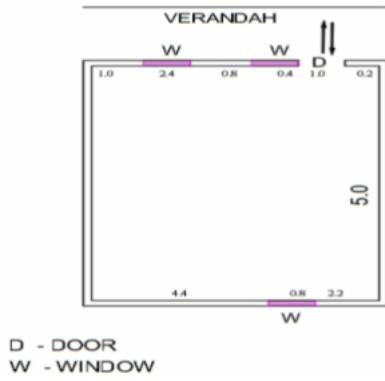

Nazri Naksha

Google Map View

Polling Station Building Front View

Polling Station Front View

Cad View

Key MAP View