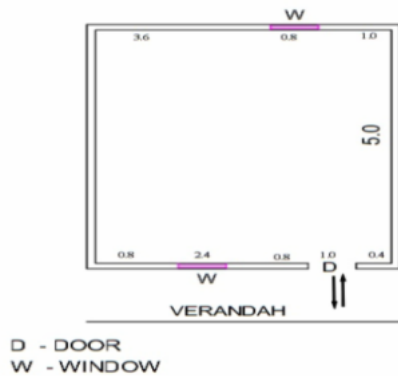

Nazri Naksha

Google Map View

Polling Station Building Front View

Polling Station Front View

Cad View

Key MAP View