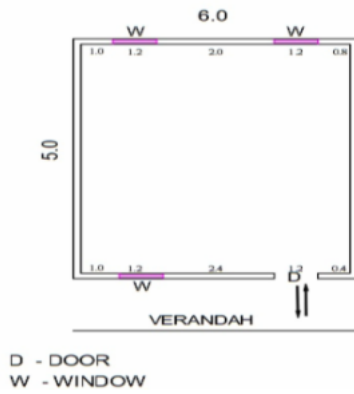

Nazri Naksha

Google Map View

Polling Station Building Front View

Polling Station Front View

Cad View

Key MAP View