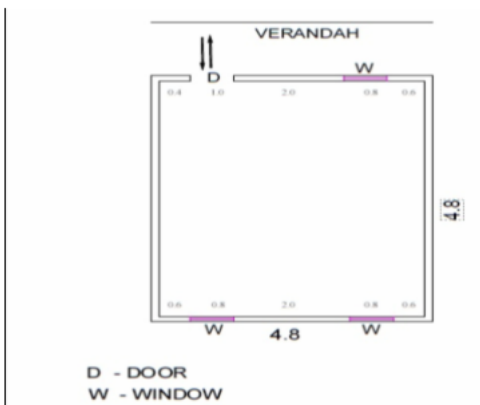

Nazri Naksha

Google Map View

Polling Station Building Front View

Polling Station Front View

Cad View

Key MAP View