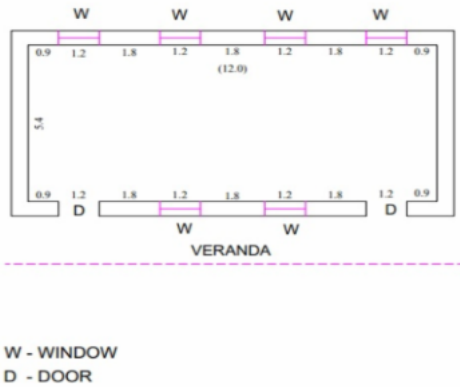

Nazri Naksha

Google Map View

Polling Station Building Front View

Polling Station Front View

Cad View

Key MAP View