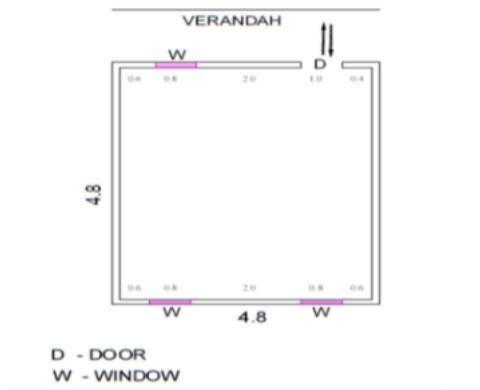

Nazri Naksha

Google Map View

Polling Station Building Front View

Polling Station Front View

Cad View

Key MAP View