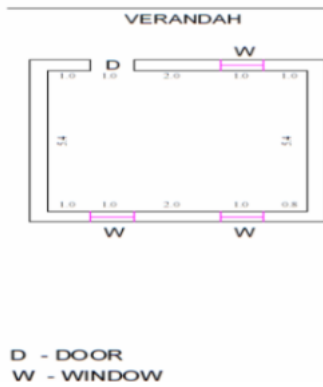

Nazri Naksha

Google Map View

Polling Station Building Front View

Polling Station Front View

Cad View

Key MAP View