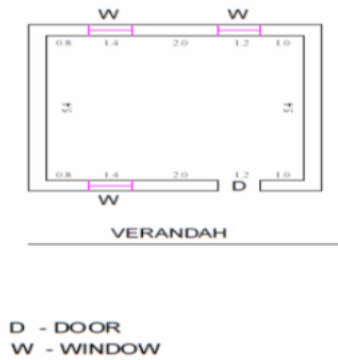

Nazri Naksha

Google Map View

Polling Station Building Front View

Polling Station Front View

Cad View

Key MAP View