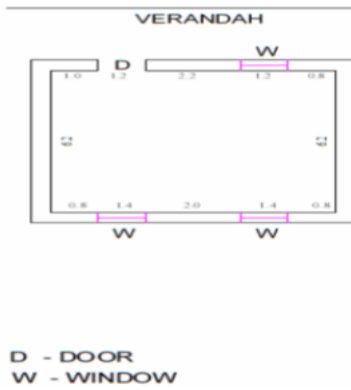

Nazri Naksha

Google Map View

Polling Station Building Front View

Polling Station Front View

Cad View

Key MAP View