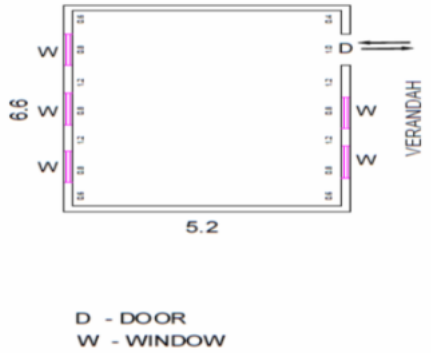

Nazri Naksha

Google Map View

Polling Station Building Front View

Polling Station Front View

Cad View

Key MAP View