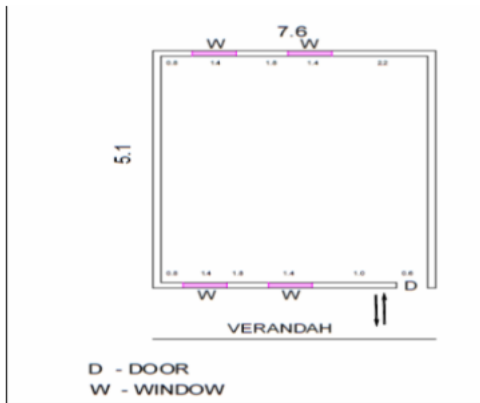

Nazri Naksha

Google Map View

Polling Station Building Front View

Polling Station Front View

Cad View

Key MAP View