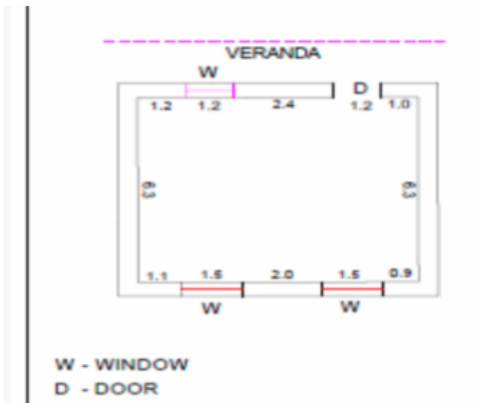

Nazri Naksha

Google Map View

Polling Station Building Front View

Polling Station Front View

Cad View

Key MAP View