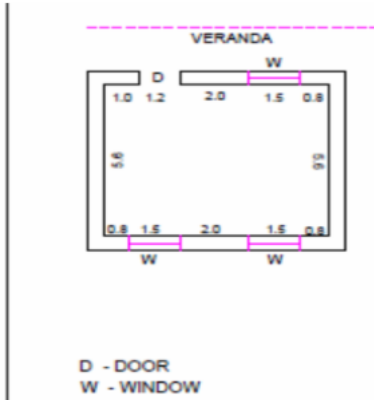

Nazri Naksha

Google Map View

Polling Station Building Front View

Polling Station Front View

Cad View

Key MAP View