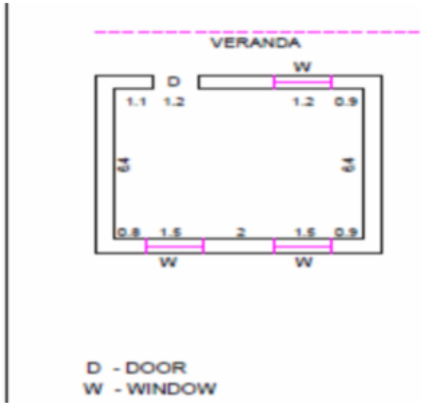

Nazri Naksha

Google Map View

Polling Station Building Front View

Polling Station Front View

Cad View

Key MAP View