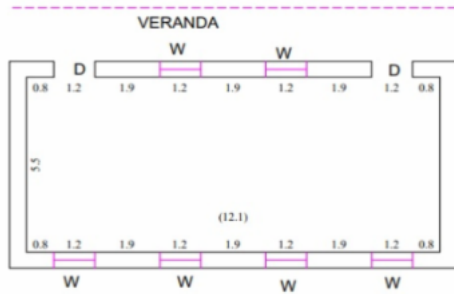

Cad View

W - WINDOW
D - DOOR

Key MAP View