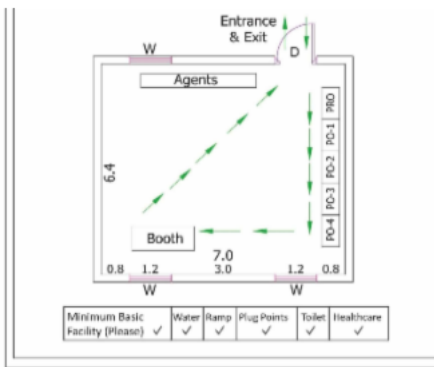

Nazri Naksha

Google Map View

Polling Station Building Front View

Polling Station Front View

Cad View

Key MAP View