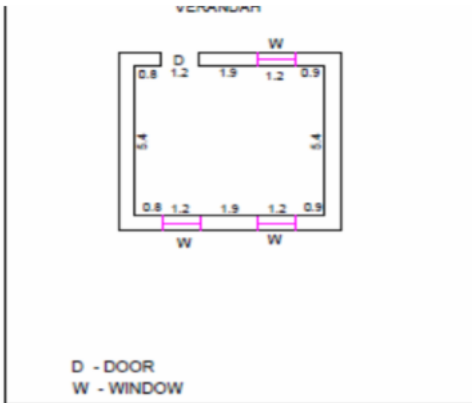

Nazri Naksha

Google Map View

Polling Station Building Front View

Polling Station Front View

Cad View

Key MAP View