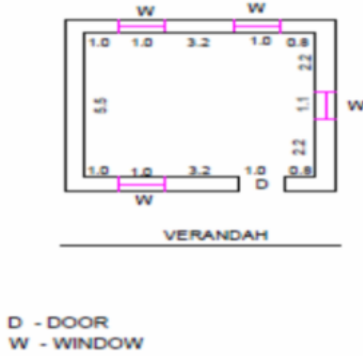

Nazri Naksha

Google Map View

Polling Station Building Front View

Polling Station Front View

Cad View

Key MAP View