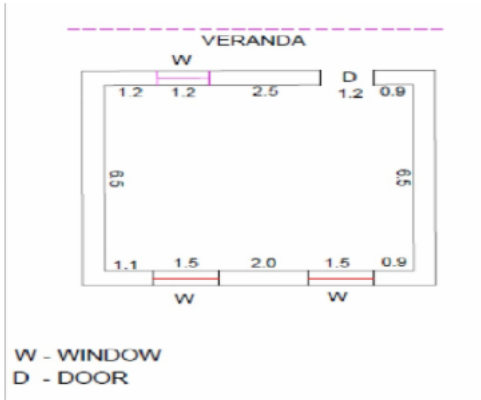

Nazri Naksha

Google Map View

Polling Station Building Front View

Polling Station Front View

Cad View

Key MAP View